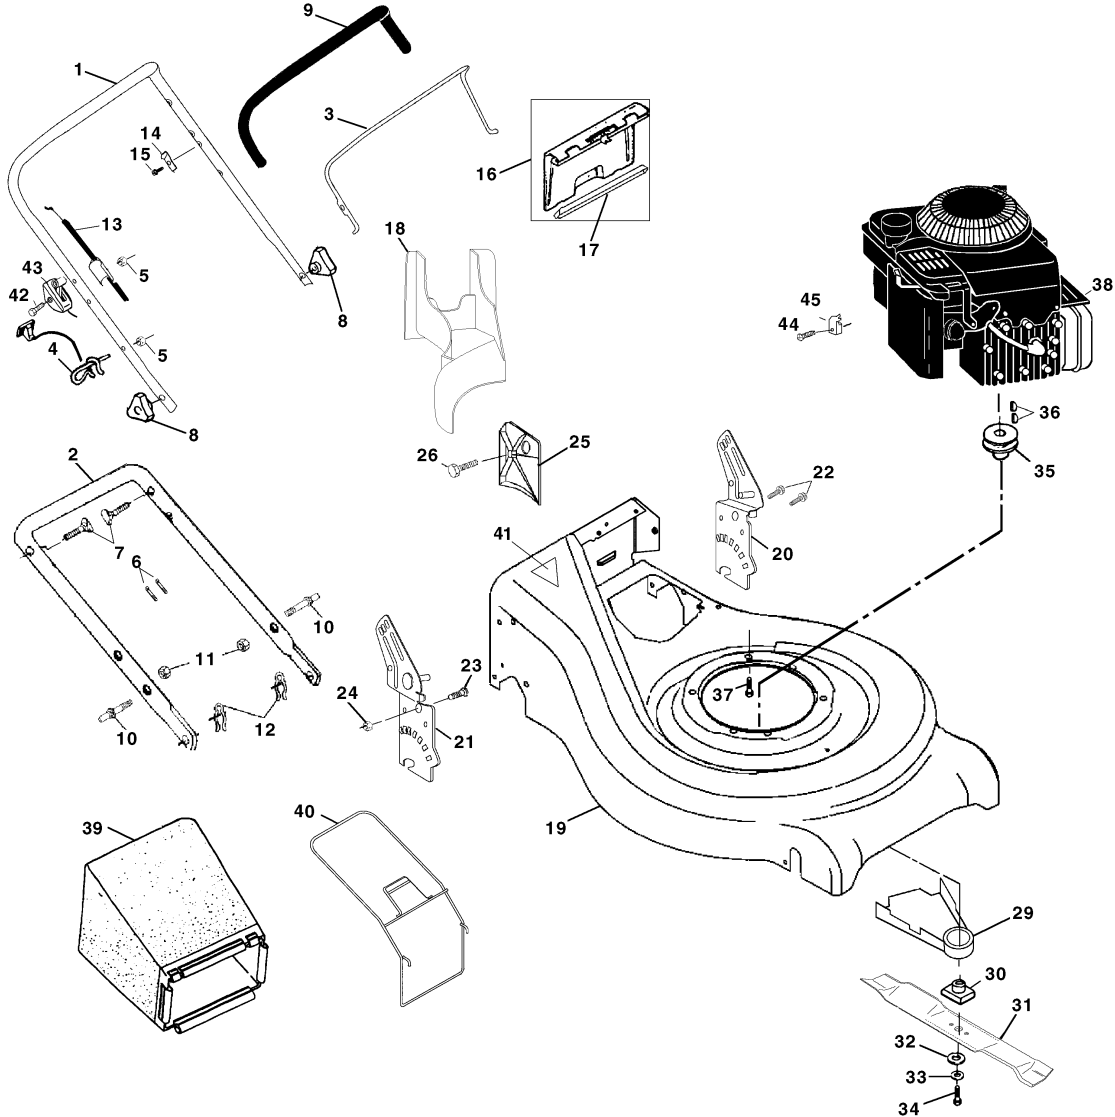

REPAIR PARTS

ROTARY LAWN MOWER - - MODEL NO. P531PD (P531PDE) 954 12 00-17

REPAIR PARTS

ROTARY LAWN MOWER - - MODEL NO. P531PD (P531PDE) 954 12 00-17

KEY NO.	PART NO.	DESCRIPTION	KEY NO.	PART NO.	DESCRIPTION
1	532167163	Handle, Upper Dlx Comf.	25	532161333	Baffle, Side
2	532164556	Handle, Lower	26	532163409	Screw 12 x 5/8
3	532131036	Bail, Cont. Wire Dlx Comf. Blk	29	532134612	Shield, Debris Modified
4	532132001	Guide, Rope, Side	30	532851514	Adapter, Blade w/key Longer
5	532063601	Nut, Hex Lockwasher 1/4-20	31	532159267	Blade, 21"
6	532066426	Wire, Tie	32	532851074	Washer, Hardened
7	532131959	Bolt, Handle 5/16-18 x 1.75	33	532850263	Lockwasher, Helical Spring 3/8
8	532087692	Knob, Handle	34	532851084	Screw, Hex Head 3/8-24 x 1.38
9	532164265	Grip, HdI Foam Smooth	35	532084596	Pulley, Engine
10	532161551	Bolt, Sq. Neck	36	532087677	Key, Hi Pro
11	873990500	Nut, Hex Lockwasher Ins. 5/16-18 UNC	37	532150406	Bolt, Engine
12	532051793	Cotter, Hairpin	38	-----	* Engine Briggs & Stratton 12H802
13	532133107	Cable			Order parts from engine manufacturer
14	532125162	Bracket, Upstop	39	532165846	Grass Catcher Bag
15	532083816	Screw, Hex Washer Head Tapping 10-2	40	532161358	Grass Catcher Frame
16	532162085	Kit, Door Rear	41	532145494	Danger Decal
17	532161548	Seal, Door	42	532144929	Screw
18	532165261	Plug, Mulcher	43	532164137	Throttle Control
19	532164388	Kit, Housing	44	532111190	* Clamp
20	532164548	Handle, Bracket	45	532083816	Screw
21	532169306	Handle, Bracket Asm. Right	--	532161057	Warning Decal (Not Shown)
22	532150078	Screw, Hex Wshd	--	532173291	Operator's Manual(Euro)
23	532163183	Bolt, Hex Head 5/16-18 x 5/8	--	532173292	Operator's Manual(Scand)
24	532063124	Nut, Hex Lock Wshr 5/16-18