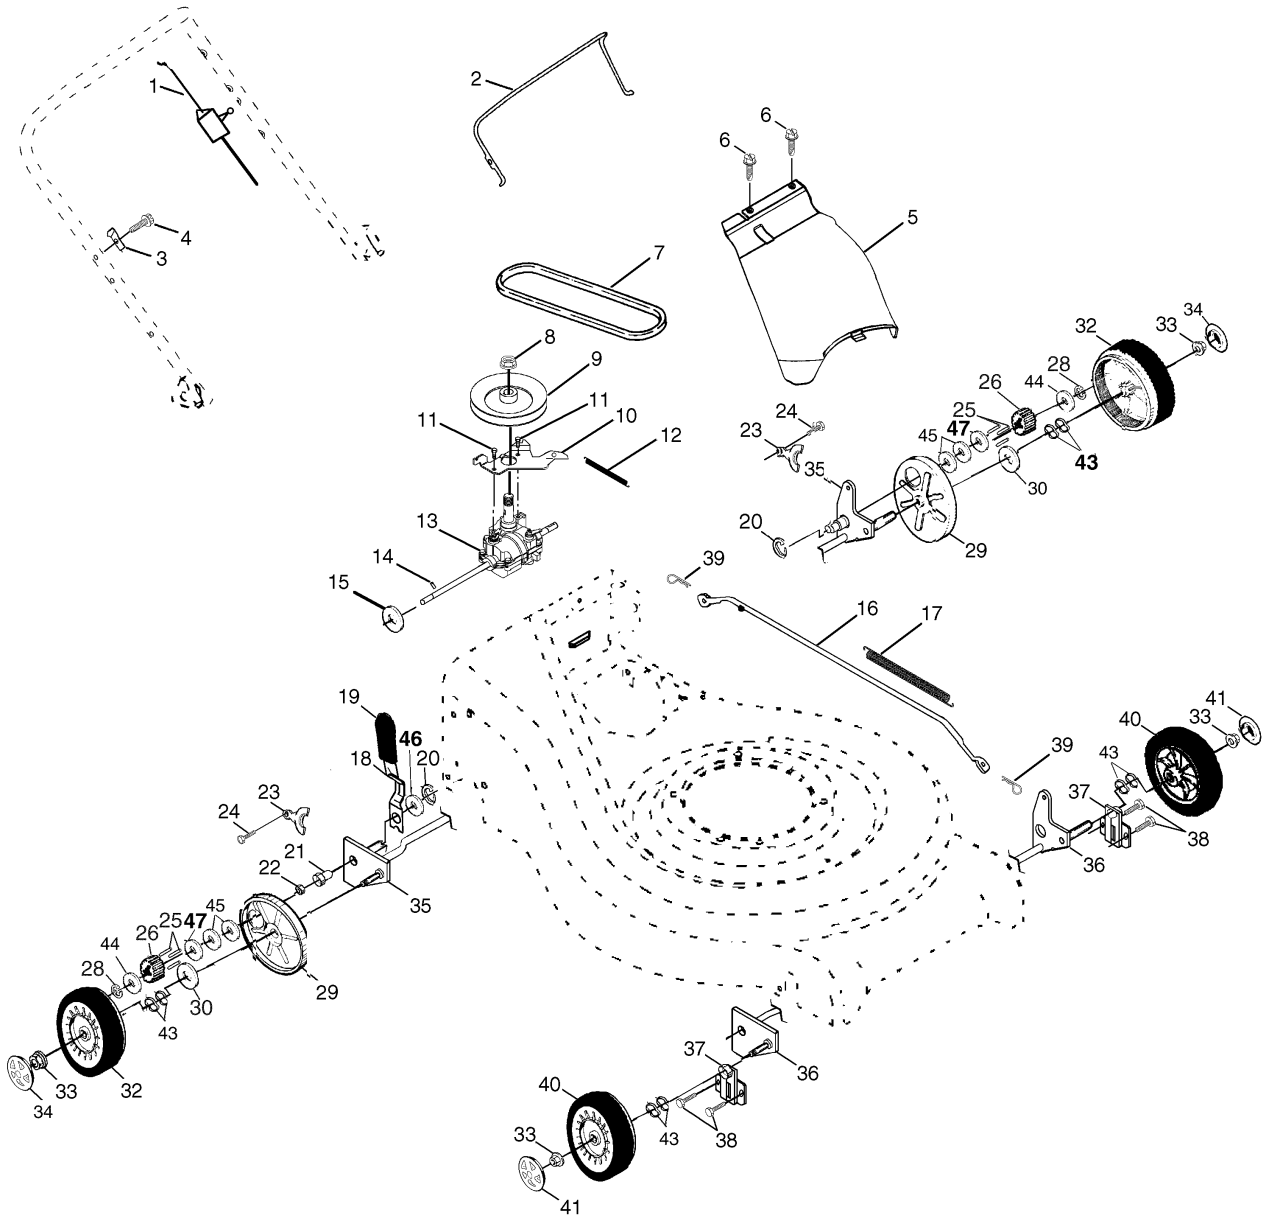

REPAIR PARTS

ROTARY LAWN MOWER - - MODEL NO. P531PD (P531PDE) 954 12 00-17

REPAIR PARTS

ROTARY LAWN MOWER - - MODEL NO. P531PD (P531PDE) 954 12 00-17

KEY NO.	PART NO.	DESCRIPTION
1	532161587	Cable Drive
2	532161473	Bail Control Drive
3	532164557	Bracket, Downstop
4	532083816	Screw Hex Wash Head Tapping 10-2
5	532161537	Cover Drive
6	532750634	Screw Thdrol 10-25 x .50
7	532160816	V-Belt
8	532132010	Nut Lock Flanged 3/8-16 Zinc
9	532163939	Pulley Driven
10	532164553	Belt Keeper
11	817541011	Screw Hex Wash Head 10-24 X .668
12	53275192	Spring
13	532169611	Transmission Asm.
14	532145354	Pin Spring Thrust
15	532057079	Washer Hardened
16	532161584	Rod Connecting
17	532161602	Spring Extension
18	532164554	Spring Selector
19	532161961	Knob Selector Spring
20	812000022	E-Ring 7/8

KEY NO.	PART NO.	DESCRIPTION
21	532163365	Bearing Support
22	532169911	Bearing Ball
23	532164555	Retainer Drive Asm. Stmp.
24	532057808	Screw Hex Head Tapping 1/4-20 x .75
25	532170011	Drive Pawl
26	532166450	Pinion, Drive
28	812000058	E-Ring 7/16
29	532088080	Cover, Dust Wheel
30	532067725	Washer 1/2 x 1-1/2 x .134
32	532162063	Wheel 9 x 2
33	532083923	Nut Hex Flange Lock
34	532150181	Hubcap
35	532164552	Shaft Asm. Rear
36	532164550	Shaft Asm. Front
37	532161463	Retainer Front Shaft
38	532163409	Screw 12 x 5/8
39	532700279	Clip Retainer
40	532143593	Wheel 8 x 2
41	532150182	Hubcap
43	532057143	Wave Washer
44	532052160	Washer
45	532062335	Washer
46	819572216	Washer
47	532088118	Felt Washer